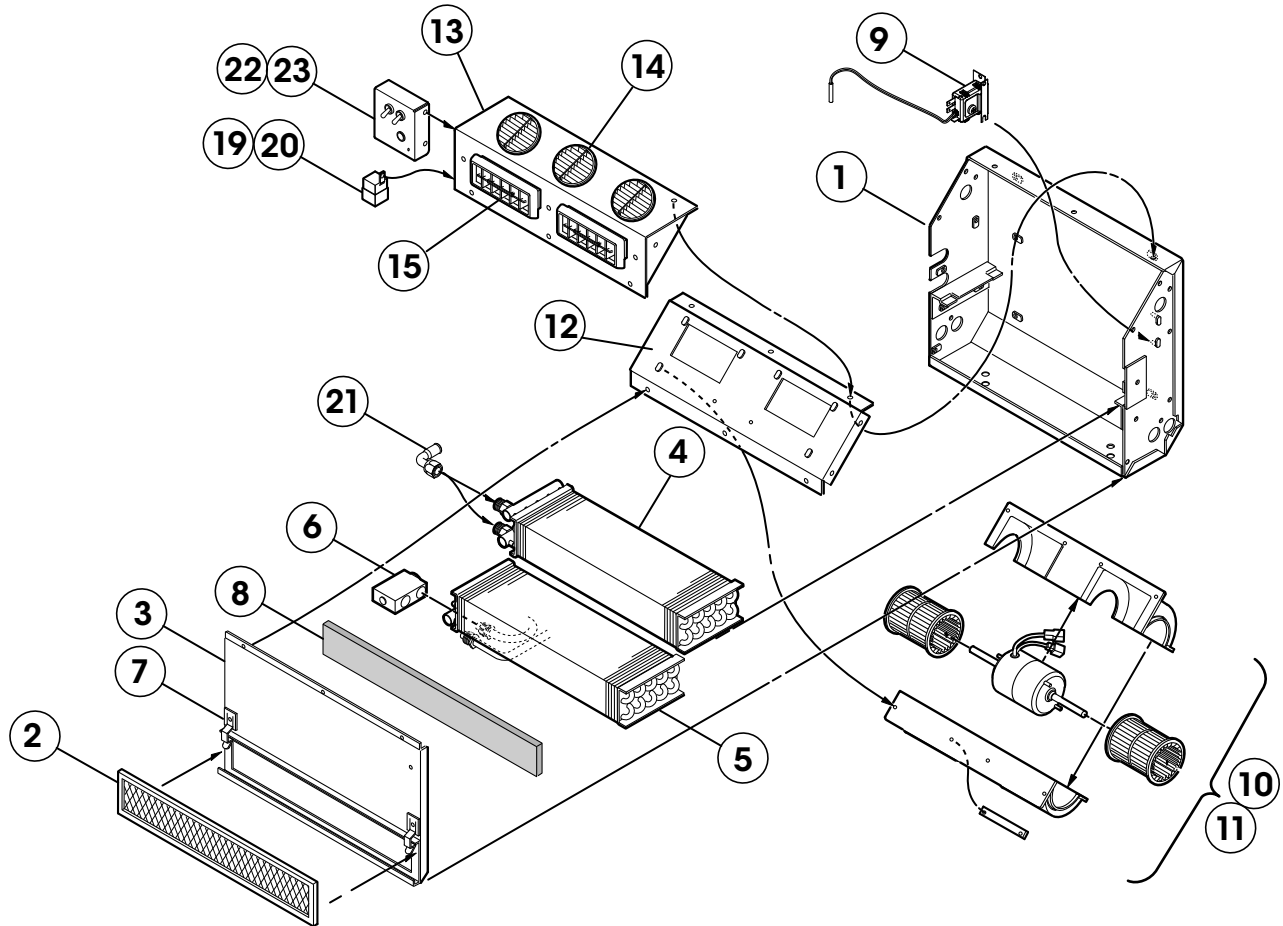

Compact Heater-A/C R-8500 Series

SERVICE PARTS LIST

ITEM	NOTE	PART NO.	DESCRIPTION	CAT. NO.
1		RD-3-6051-OP	Housing Assembly	
2		RD-3-6162-OP	Intake Filter	78R5330
3		RD-3-6055-OP	Cover Assembly (Top)	
4		RD-1-0830-OP	Heater Core Assembly	76R1030
5		RD-2-1909-OP	Evaporator Assembly	76R5030
6		RD-5-6868-OP	Expansion Valve	
7		RD-5-5965-OP	Spring Clip (2)	
8		RD-3-6068-OP	Gasket (Core)	
9		RD-6-5916-OP	Electronic Thermostat Kit	71R3350
10		RD-3-14448-OP	Motor Blower Assembly 12v	
11		RD-3-14448-1P	Motor Blower Assembly 24v	
12		RD-3-14447-OP	Bracket (Blower Assembly)	
13		RD-3-6720-OP	Plenum Assembly	
14		RD-5-5222-OP	Louver Assembly (3)	72R3111

ITEM	NOTE	PART NO.	DESCRIPTION	CAT. NO.
15		RD-5-6987-OP	Louver (2)	72R2351
16	A	RD-3-6727-OP	Accessory Kit	
17	A,B	RD-5-5874-OP	Circuit Breaker-30Amp 12v	71R1300
18	A,B	RD-5-6602-OP	Circuit Breaker-15Amp 24v	71R1310
19	B	RD-5-7232-OP	Relay 12v	71R1912
20	B	RD-5-7233-OP	Relay 24v	71R1914
21	B	RD-1-0426-OP	Swivel Fitting Assembly	70R7650
22	B	RD-3-6100-OP	Control Panel Assembly (A/C Only)	
23	B	RD-3-6082-OP	Control Panel Assembly (A/C Heat)	
24	A,C	RD-5-0071-OP	Switch (Fan Speed)	71R0400
25	A,C	RD-5-3748-OP	Switch (Mode A/C Only)	71R0010
26	A,C	RD-4123-2P	Switch (Mode Heat-A/C)	71R0200
27	A,B	RD-5-6532-120P	Drain Hose	

NOTES: A= Not shown B= Included in accessory kit (item 16) C= Part of Items 22 and 23

ORDERING INFORMATION

R-8500-0 12v Heater A/C R-8500-1 24v Heater A/C
R-8500-2 12v A/C Only R-8500-3 24v A/C Only

RED DOT CORPORATION